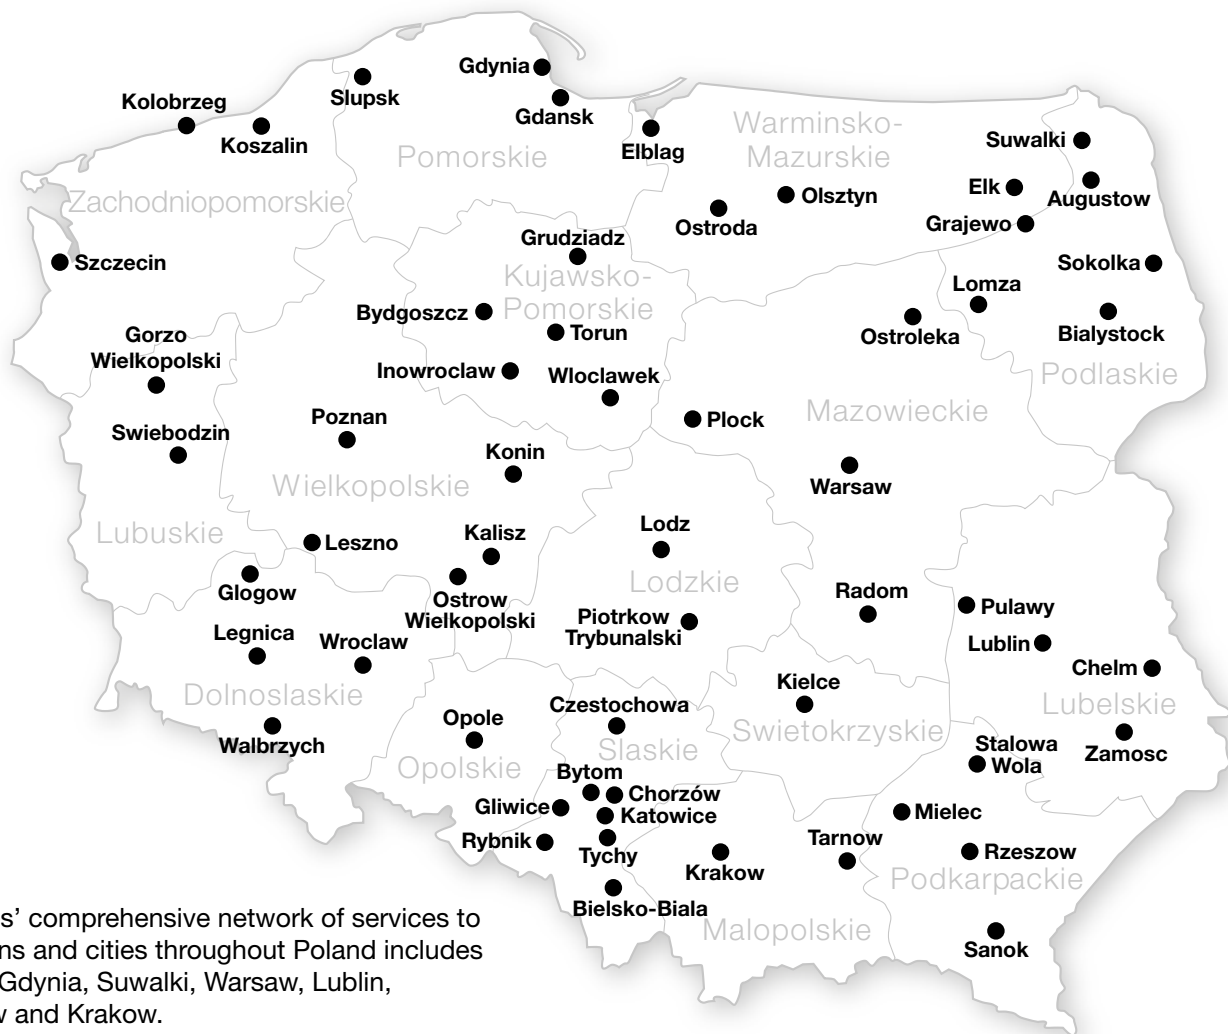

Poland

VALID FROM 1 NOVEMBER 2016

Eurolines' comprehensive network of services to key towns and cities throughout Poland includes Bytom, Gdynia, Suwalki, Warsaw, Lublin, Wrocław and Krakow.

London to Białystok

	Service Number	05/05C	05/05D
	Days of operation	MWFrSa	MWFrSa
	Period(s) of operation		
	Check-in	1430	1430
LONDON, UK	Depart	1530	1530
Dover, UK	Depart	1700	1700
	<i>Channel crossing with</i>		
Ślubice, PL	Arrive	0800	0800
Ślubice, PL	Depart	0800	0800
Gniezno, PL	Arrive	1200	
Inowrocław, PL	Arrive	1310	
Torun, PL	Arrive	1420	
Wrocław, PL	Arrive	1520	
Plock, PL	Arrive	1620	
Ciechanow, PL	Arrive	1740	
Ostroleka, PL	Arrive	1900	
Lomza, PL	Arrive	1940	
BIALYSTOK, PL	Arrive	2045	
Swiebodzin, PL	Arrive		0900
Poznan, PL	Arrive		1100
Konin, PL	Arrive		1240
Kolo, PL	Arrive		1325
Lodz, PL	Arrive		1430
WARSAW, PL	Arrive		1630
Siedlce, PL	Arrive		1845
Biala Podlaska, PL	Arrive		1945

Białystok to London

	Service Number	05/05C	05/05D
	Days of operation	MWFrSa	MWFrSa
	Period(s) of operation		
	Check-in		
BIALYSTOK, PL	Depart	0700	
Lomza, PL	Depart	0815	
Ostroleka, PL	Depart	0900	
Ciechanow, PL	Depart	1030	
Plock, PL	Depart	1200	
Wrocław, PL	Depart	1300	
Torun, PL	Depart	1410	
Inowrocław, PL	Depart	1500	
Gniezno, PL	Depart	1600	
Biala Podlaska, PL	Depart		0745
Siedlce, PL	Depart		0900
WARSAW, PL	Depart		1115
Lodz, PL	Depart		1330
Kolo, PL	Depart		1510
Konin, PL	Depart		1545
Poznan, PL	Depart		1730
Swiebodzin, PL	Depart		1845
Ślubice, PL	Arrive	2000	2000
Ślubice, PL	Depart	2000	2000
	<i>Channel crossing with</i>		
Dover, UK	Arrive	0900	0900
LONDON, UK	Arrive	1100	1100